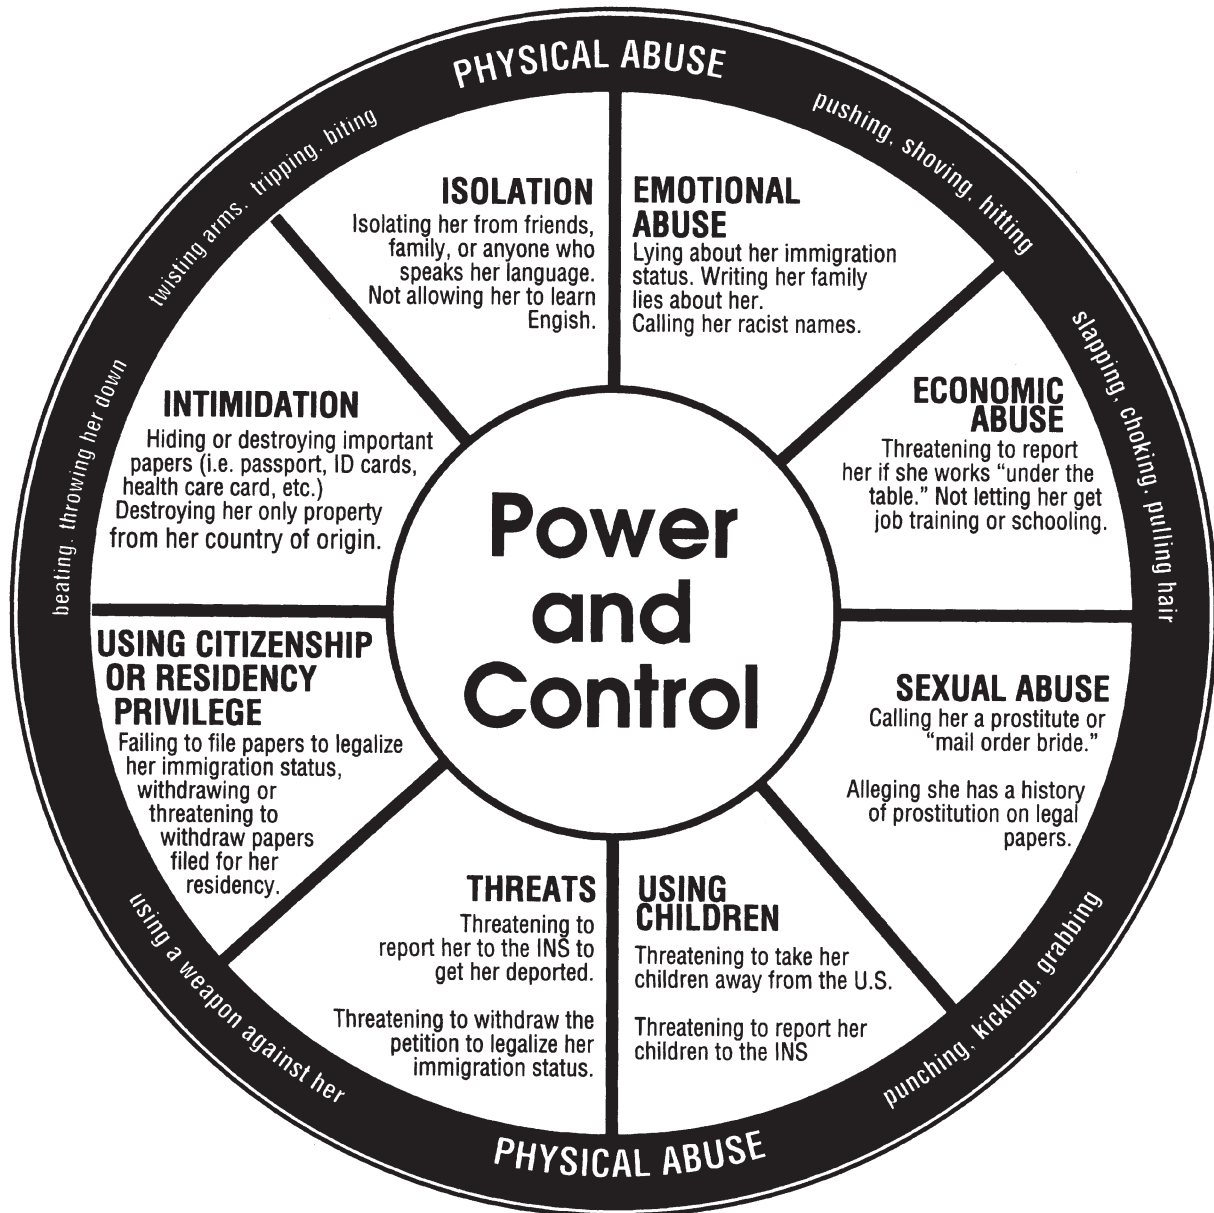

Forms of Domestic Violence that Women Experience

This version of the Power and Control wheel, adapted with permission from the Domestic Abuse Intervention Project in Deluth, Minnesota, focuses on some of the many ways battered immigrant women can be abused.